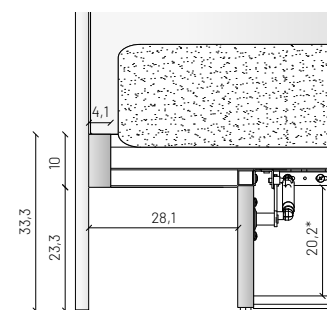

COVER: made of metal covered with hard leather and fixed to the bed frame by means of screws.

giroletto H 10 bed frame H 10

giroletto in legno wooden bed frame

giroletto in legno e mensole wooden bed frame and shelves

contenitore storage box

*altezza vano contenitore

*storage box height

SUPERNOVA

giroletto H 10 bed frame H 10

rete non inclusa
slat frame not included

RETE
SLAT

160x200

180x200

con mensole girevoli
with swivel shelves

160x200

180x200

giroletto H 10 con contenitore bed frame H 10 with storage box

rete inclusa
slat frame included

160x200

180x200