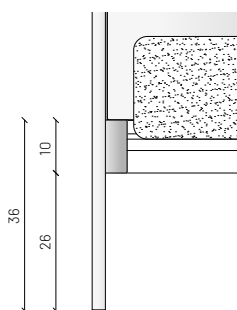

giroletto H 10 bed frame H 10

giroletto in legno wooden bed frame