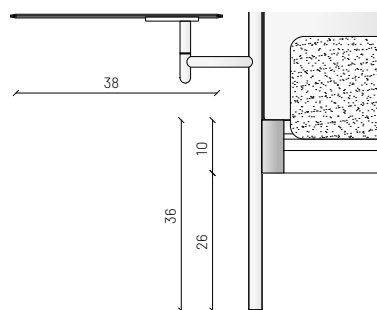

FEET: cylindrical feet, diameter 25 mm, in metal painted in all the metals finishes.

UPHOLSTERY: removable in fabric, similar leather or leather.

SHELVES: made of metal covered with hard leather and fixed to the structure by means of a mechanism that allows their rotation.

contenitore storage box

*altezza vano contenitore

*storage box height

SUPERNOVA

giroletto H 10 bed frame H 10

rete non inclusa
slat frame not included

RETE
SLAT

160x200