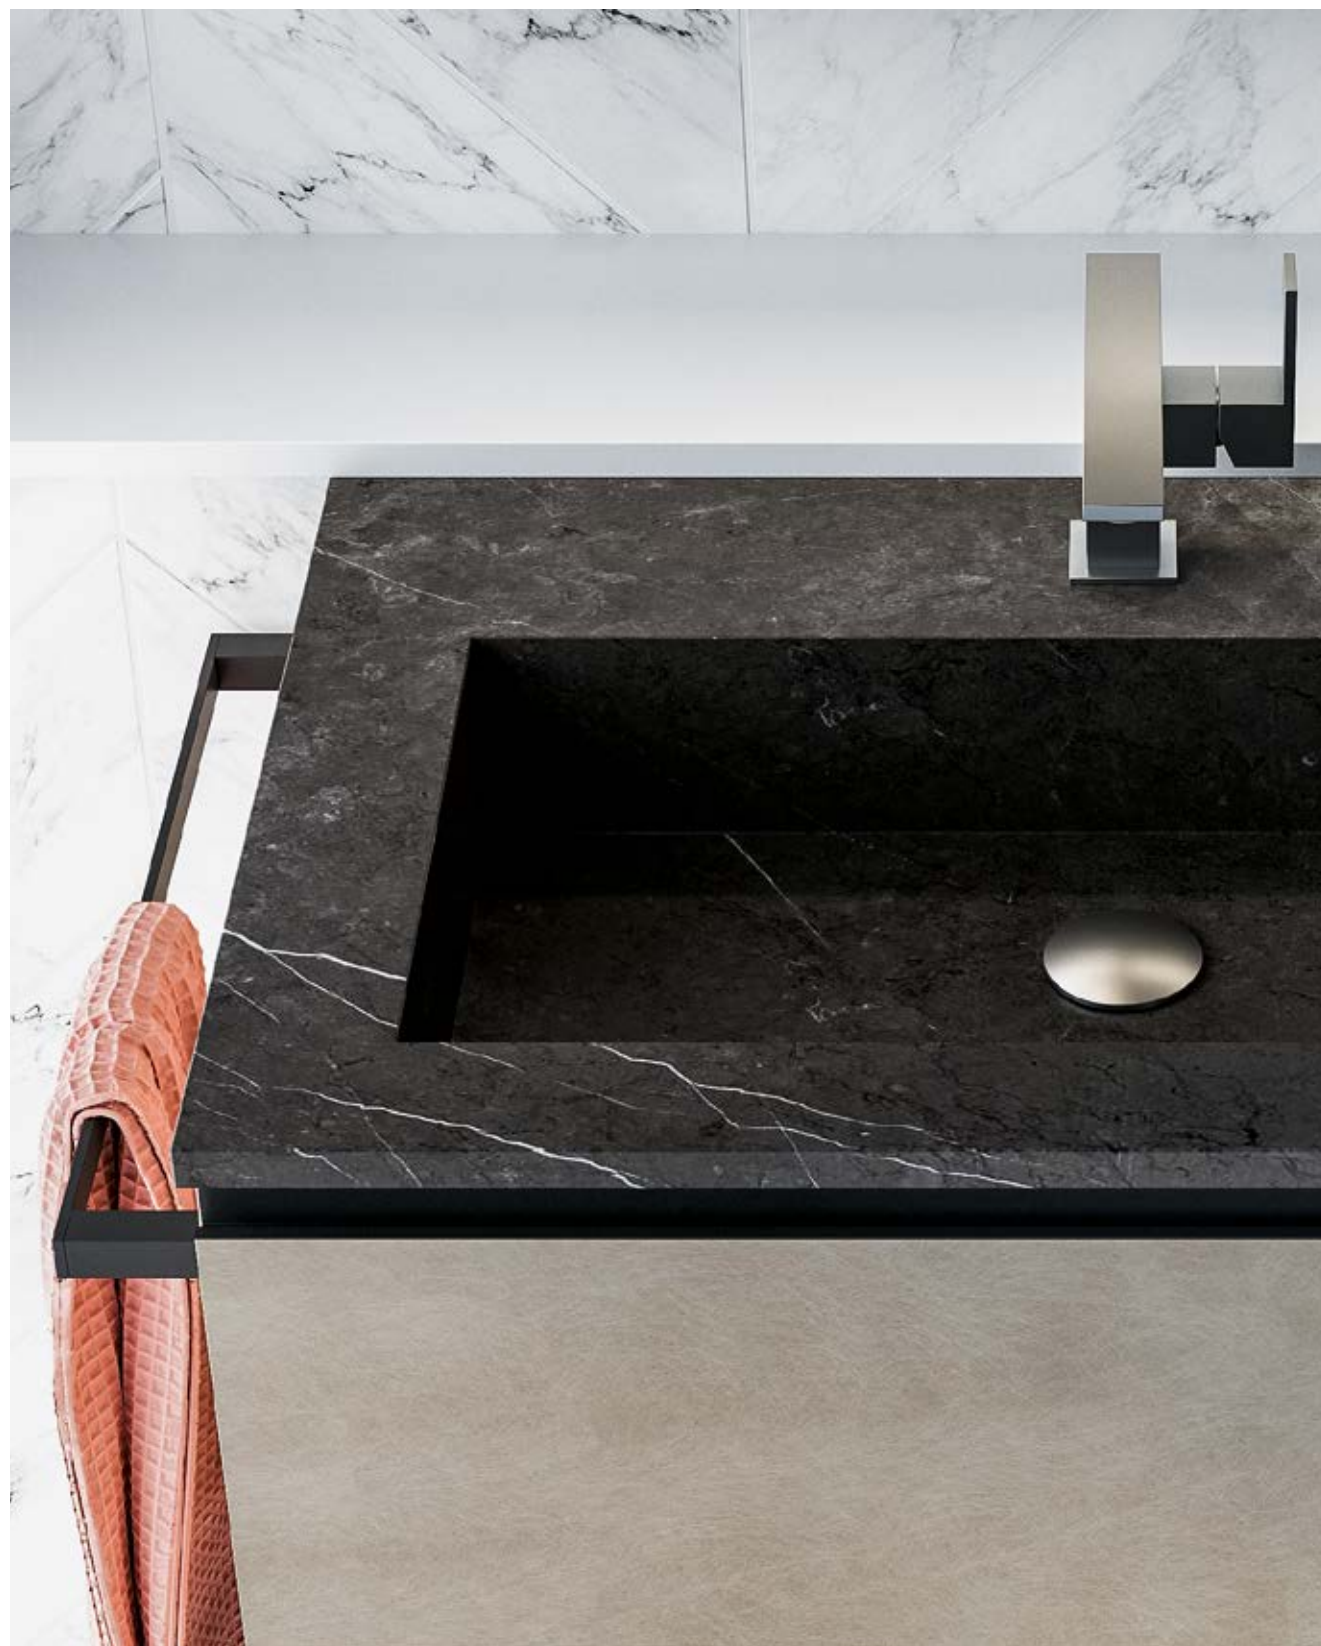

Sponde metalliche InnoTech verniciate antracite  
InnoTech metal sides supports in anthracite paint finish

Mensole in metallo nero con retro illuminazione  
Black metal shelves with back lighting

COMPOSIZIONE  
COMPOSITION