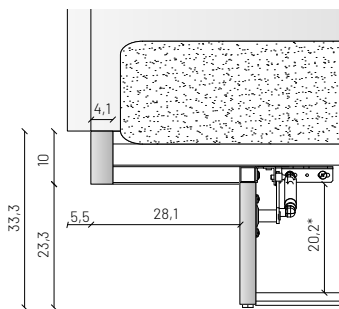

giroletto H 10 bed frame H 10

contenitore
storage box

*altezza vano contenitore
*storage box height