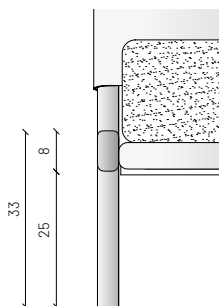

giroletto H 8 bed frame H 8

giroletto in legno wooden bed frame