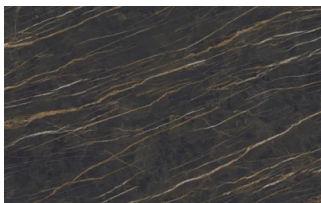

Mirrors

Line

Line is rectangular mirror with polished edge, very simple, storage shelf, embellished with a stoneware faceplate, and hanging bar.

ORGANIZED MIRROR

The Line mirror, in addition to the metal storage shelf in various finishes, which is perfect as a drawer emptier, is also equipped with a hanging bar at the bottom. Upon request, it can be accessorized with LED perimeter light. It is suitable as a mirror for the entrance hall, bedroom, bathroom.

FINISHES

In what finish do you want the Line shelf faceplate and the metal part of the shelf itself? Find out the finishes to choose from.

Stoneware

STONEWARE

Matt stoneware

Azalai nero

Jasper moka

Storm grigio

Storm nero

Senda grigio

Pacific bianco

Glossy stoneware

Noir desir

Calacatta oro

Breche capraia