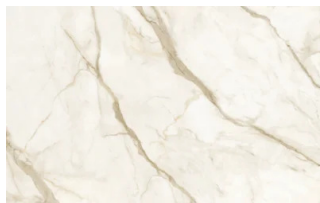

Mirrors

Line

Line is rectangular mirror with polished edge, very simple, storage shelf, embellished with a stoneware faceplate, and hanging bar.

ORGANIZED MIRROR

The Line mirror, in addition to the metal storage shelf in various finishes, which is perfect as a drawer emptier, is also equipped with a hanging bar at the bottom. Upon request, it can be accessorized with LED perimeter light. It is suitable as a mirror for the entrance hall, bedroom, bathroom.

FINISHES

In what finish do you want the Line shelf faceplate and the metal part of the shelf itself? Find out the finishes to choose from.

Stoneware

STONEWARE

Matt stoneware

Azalai nero

Jasper moka

Storm grigio

Storm nero

Senda grigio

Pacific bianco

Glossy stoneware

Noir desir

Calacatta oro

Breche capraia