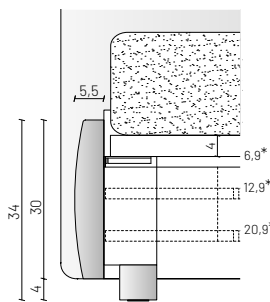

**BED FRAME:** internal structure made of CARB-2 certified wood particle-board panels, padded with polyurethane foam and upholstered with bonded fabric. The model with a H 30 cm bed frame is fitted with concealed cylindrical feet, dia. 70 mm, made of anthracite-coloured plastic. The storage model is equipped with a bottom made of CARB-2 certified wood particle-board panels, 14 mm thick, in zenzero leather-effect melamine finish with black hard leather handle. Bed frame supplied with central crosspiece and support foot and is also fitted to accommodate two separate bed slats.

**FEET:** P2 clear Plexiglass foot assembled at 45° or conical black metal M2 foot.

**UPHOLSTERY:** removable in fabric or similar leather.

**giroletto H 15**  
bed frame H 15

**piede P2**  
foot P2

**piede M2**  
foot M2

**giroletto H 30**  
bed frame H 30

**rete regolabile su tre altezze**  
adjustable slats on three heights

\*posizione rete  
\*position of slat frame

**contenitore**  
storage box

\*altezza vano contenitore  
\*storage box height

**Box Spring**  
Box Spring

\*altezza box spring  
\*box spring height