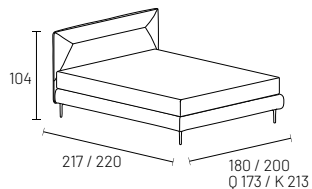

SENTEMPA

giroletto H 15 bed frame H 15

rete non inclusa - piede P2 o M2
slat frame not included - foot P2 or M2