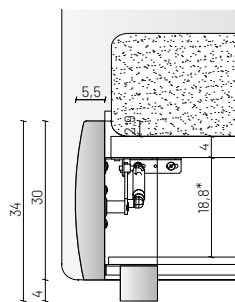

**BED FRAME:** internal structure made of CARB-2 certified wood particle-board panels, padded with polyurethane foam and upholstered with bonded fabric. The model with a H 30 cm bed frame is fitted with concealed cylindrical feet, dia. 70 mm, made of anthracite-coloured plastic. The storage model is equipped with a bottom made of CARB-2 certified wood particle-board panels, 14 mm thick, in zenzero leather-effect melamine finish with black hard leather handle. Bed frame supplied with central crosspiece and support foot and is also fitted to accommodate two separate bed slats.

**FEET:** P2 clear Plexiglass foot assembled at 45° or conical black metal M2 foot.

**UPHOLSTERY:** removable in fabric or similar leather.

**giroletto H 15**  
bed frame H 15

**piede P2**  
foot P2

**piede M2**  
foot M2

**giroletto H 30**  
bed frame H 30

**rete regolabile su tre altezze**  
adjustable slats on three heights

\*posizione rete  
\*position of slat frame

**contenitore**  
storage box

\*altezza vano contenitore  
\*storage box height

**Box Spring**  
Box Spring

\*altezza box spring  
\*box spring height