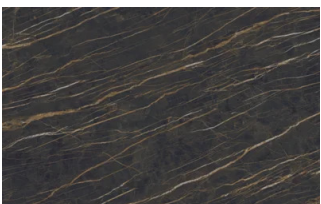

Ossido ottone

Ossido bronzo

Wood

WOODS 1

Woods 1

Natural oak

Visone oak

Cenere oak

Castoro oak

Carbone oak

WOODS 2

Woods 2

Canaletto walnut

Heat-treated oak

Stoneware

STONEWARE

Matt stoneware

Azalai nero

Jasper moka

Storm grigio

Storm nero

Senda grigio

Pacific bianco

Glossy stoneware

Noir desir

Calacatta oro

Breche capraia

Textured finishes

TEXTURED FINISHES

Textured finishes

Heat-treated oak

Avana