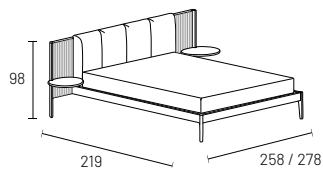

BED FRAME: internal structure made of solid ash wood varnished in all the wooden finishes. In the padded version, the structure is upholstered with fabric, similar leather or leather (not removable) to match the headboard. Bed frame supplied with central crosspiece and support foot and is also fitted to accommodate two separate bed slats.

giroletto in legno/imbottito con mensole
wooden/padded bed frame with shelves

MILLERIGHE

giroletto H 10 bed frame H 10

rete non inclusa
slat frame not included

RETE
SLAT

160x200

180x200

giroletto H 10 e mensole bed frame H 10 and shelves

rete non inclusa
slat frame not included

160x200

180x200

giroletto imbottito H 10 padded bed frame H 10

rete non inclusa
slat frame not included

160x200

180x200

giroletto imbottito H 10 e mensole padded bed frame H 10 with shelves

rete non inclusa
slat frame not included

160x200

180x200