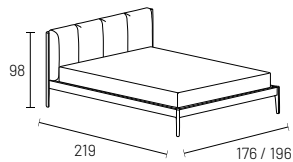

BED FRAME: internal structure made of solid ash wood varnished in all the wooden finishes. In the padded version, the structure is upholstered with fabric, similar leather or leather (not removable) to match the headboard. Bed frame supplied with central crosspiece and support foot and is also fitted to accommodate two separate bed slats.

FEET: structural feet with rounded joint in solid ash wood varnished in all the wooden finishes.

UPHOLSTERY: in fabric, similar leather or leather - not removable.

giroletto H 10 bed frame H 10

giroletto in legno/imbottito
wooden/padded bed frame

giroletto in legno/imbottito con mensole
wooden/padded bed frame with shelves

MILLERIGHE

giroletto H 10 bed frame H 10

rete non inclusa
slat frame not included

RETE
SLAT

160x200

180x200

giroletto H 10 e mensole bed frame H 10 and shelves

rete non inclusa
slat frame not included

160x200

180x200

giroletto imbottito H 10 padded bed frame H 10

rete non inclusa
slat frame not included

160x200

180x200

giroletto imbottito H 10 e mensole padded bed frame H 10 with shelves