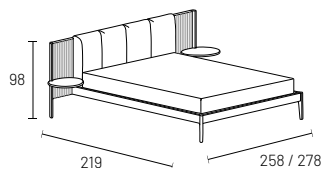

BED FRAME: internal structure made of solid ash wood varnished in all the wooden finishes. In the padded version, the structure is upholstered with fabric, similar leather or leather (not removable) to match the headboard. Bed frame supplied with central crosspiece and support foot and is also fitted to accommodate two separate bed slats.

giroletto in legno/imbottito con mensole
wooden/padded bed frame with shelves

MILLERIGHE

giroletto H 10 bed frame H 10

rete non inclusa
slat frame not included

RETE
SLAT

160x200

180x200

giroletto H 10 e mensole bed frame H 10 and shelves

rete non inclusa
slat frame not included

160x200

180x200

giroletto imbottito H 10 padded bed frame H 10

rete non inclusa
slat frame not included

160x200

180x200

giroletto imbottito H 10 e mensole padded bed frame H 10 with shelves