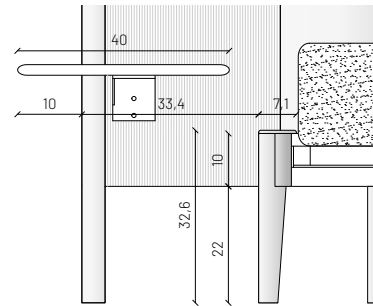

BED FRAME: internal structure made of solid ash wood varnished in all the wooden finishes. In the padded version, the structure is upholstered with fabric, similar leather or leather (not removable) to match the headboard. Bed frame supplied with central crosspiece and support foot and is also fitted to accommodate two separate bed slats.

FEET: structural feet with rounded joint in solid ash wood varnished in all the wooden finishes.

UPHOLSTERY: in fabric, similar leather or leather - not removable.

giroletto H 10 bed frame H 10

giroletto in legno/imbottito
wooden/padded bed frame

giroletto in legno/imbottito con mensole
wooden/padded bed frame with shelves

MILLERIGHE

giroletto H 10 bed frame H 10

rete non inclusa
slat frame not included

RETE
SLAT

160x200

180x200

giroletto H 10 e mensole bed frame H 10 and shelves

rete non inclusa
slat frame not included

160x200

180x200

giroletto imbottito H 10 padded bed frame H 10

rete non inclusa
slat frame not included

160x200

180x200

giroletto imbottito H 10 e mensole padded bed frame H 10 with shelves