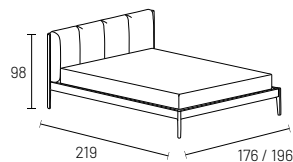

BED FRAME: internal structure made of solid ash wood varnished in all the wooden finishes. In the padded version, the structure is upholstered with fabric, similar leather or leather (not removable) to match the headboard. Bed frame supplied with central crosspiece and support foot and is also fitted to accommodate two separate bed slats.

giroletto in legno/imbottito con mensole
wooden/padded bed frame with shelves

MILLERIGHE

giroletto H 10 bed frame H 10

rete non inclusa
slat frame not included

RETE
SLAT

160x200

180x200

giroletto H 10 e mensole bed frame H 10 and shelves

rete non inclusa
slat frame not included

160x200

180x200

giroletto imbottito H 10 padded bed frame H 10

rete non inclusa
slat frame not included

160x200

180x200

giroletto imbottito H 10 e mensole padded bed frame H 10 with shelves

rete non inclusa
slat frame not included

160x200

180x200