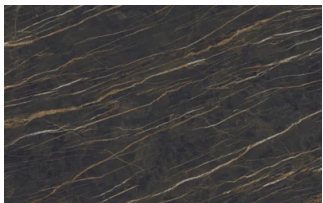

Glossy stoneware

Noir desir