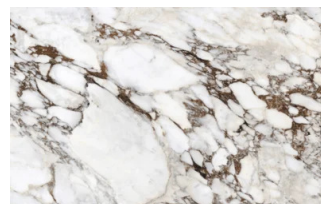

WOODS 2

Woods 2

Canaletto walnut

Heat-treated oak

Stoneware

STONEWARE

Matt stoneware

Azalai nero

Jasper moka

Storm grigio

Storm nero

Senda grigio

Pacific bianco

Glossy stoneware

Noir desir

Calacatta oro