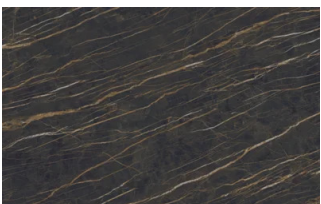

WOODS 2

Woods 2

Canaletto walnut

Heat-treated oak

Stoneware

STONEWARE

Matt stoneware

Azalai nero

Jasper moka

Storm grigio

Storm nero

Senda grigio

Pacific bianco

Glossy stoneware

Noir desir

Calacatta oro