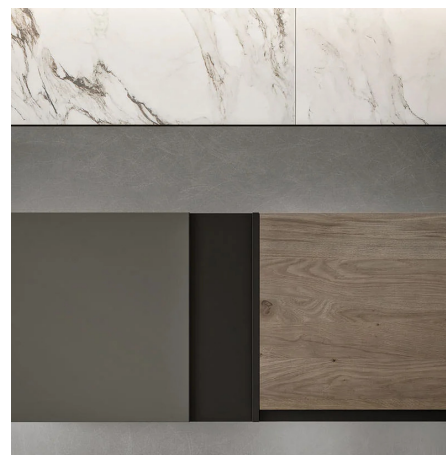

The modular system of this living room enhances the materials, in a mix of metal, glass, wood, and polished Calacatta gold stoneware for the top of the base units.

DAY SYSTEM WITH EQUIPABLE BACKRESTS

Slim Up has back modules that can be equipped, with the possibility of hanging shelves and open or closed wall units.

The wall unit on the aston gray matt lacquered equipable back has a vertical XL handle in brown metal, which plays contrast to the neighboring materials, ash oak and the back panel with a titanium metallic lacquered effect.