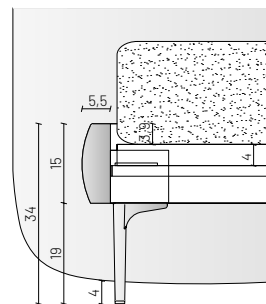

BED FRAME: internal structure made of CARB-2 certified wood particle-board panels, padded with polyurethane foam and upholstered with bonded fabric. The model with a H 30 cm bed frame is fitted with concealed cylindrical feet, dia. 70 mm, made of anthracite-coloured plastic. The storage model is equipped with a bottom made of CARB-2 certified wood particle-board panels, 14 mm thick, in zenzero leather-effect melamine finish with black hard leather handle. Bed frame supplied with central crosspiece and support foot and is also fitted to accommodate two separate bed slats.

FEET: P2 clear Plexiglass foot assembled at 45° or conical black metal M2 foot.

UPHOLSTERY: removable in the fabric, similar leather or leather version. The quilted upholstery is removable and available only in fabric or similar leather.

giroletto H 15
bed frame H 15

piede P2
foot P2

piede M2
foot M2

giroletto H 30
bed frame H 30

rete regolabile su tre altezze
adjustable slats on three heights

*posizione rete
*position of slat frame

contenitore
storage box