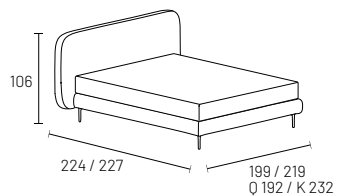

BED FRAME: internal structure made of CARB-2 certified wood particle-board panels, padded with polyurethane foam and upholstered with bonded fabric. The model with a H 30 cm bed frame is fitted with concealed cylindrical feet, dia. 70 mm, made of anthracite-coloured plastic. The storage model is equipped with a bottom made of CARB-2 certified wood particle-board panels, 14 mm thick, in zenzero leather-effect melamine finish with black hard leather handle. Bed frame supplied with central crosspiece and support foot and is also fitted to accommodate two separate bed slats.

giroletto H 15
bed frame H 15

piede P2
foot P2

piede M2
foot M2

giroletto H 30
bed frame H 30

rete regolabile su tre altezze
adjustable slats on three heights

*posizione rete
*position of slat frame

contenitore
storage box

*altezza vano contenitore
*storage box height

Box Spring
Box Spring

*altezza box spring
*box spring height

HARI

HARI

HARI trapuntato | quilted

HARI

giroletto H 15 bed frame H 15

rete non inclusa - piede P2 o M2
slat frame not included - foot P2 or M2

RETE
SLAT

160x200
180x200
Q 153x203
K 193x203

giroletto H 30 bed frame H 30

rete non inclusa
slat frame not included

160x200
180x200
Q 153x203
K 193x203