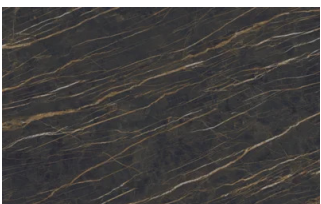

Woods 2

Canaletto walnut

Heat-treated oak

Stoneware

STONEWARE

Matt stoneware

Azalai nero

Jasper moka

Storm grigio

Storm nero

Senda grigio

Pacific bianco

Glossy stoneware

Noir desir

Calacatta oro

Breche capraia

Metals

METALS 1

Metals 1

Black

Titanium

Brown

METALS 2

Metals 2