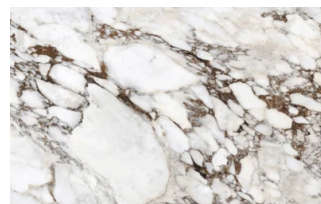

Woods 2

Canaletto walnut

Heat-treated oak

Stoneware

STONEWARE

Matt stoneware

Azalai nero

Jasper moka

Storm grigio

Storm nero

Senda grigio

Pacific bianco

Glossy stoneware

Noir desir

Calacatta oro

Breche capraia

Metals

METALS 1

Metals 1

Black

Titanium

Brown

METALS 2

Metals 2