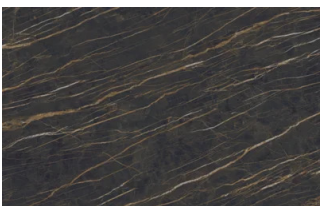

Woods 2

Canaletto walnut

Heat-treated oak

Stoneware

STONEWARE

Matt stoneware

Azalai nero

Jasper moka

Storm grigio

Storm nero

Senda grigio

Pacific bianco

Glossy stoneware

Noir desir

Calacatta oro

Breche capraia