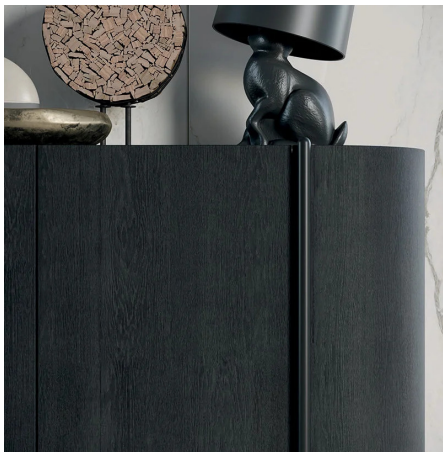

Sideboards and Storage units

Supernova

Supernova is distinguished by a soft, linear modernity. Refined, elegantly rounded sides and long, tapered rod legs set outward with rounded heads clearly in view.

SIDEBOARD WITH TWO OR THREE DOORS

The Supernova wooden sideboard, with wood or stoneware top, can have two or three doors. It has a top-socket door opening, wooden shelves and interior in avana textured finish (or matt lacquer on request) and back in the same finish as the exterior. It is therefore also perfect in the center of the room.

SIDEBOARD WITH METAL FRAME AND BASE

The metal rod frame soars to the top of the sideboard and descends continuously to the base, a feature of the entire Supernova collection, designed by Signorotto+Partners.