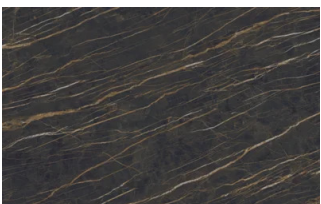

Ossido bronzo

Woods

WOODS 1

Woods 1

Natural oak

Oak visone

Oak cenere

Oak castoro

Oak carbone

WOODS 2

Woods 2

Canaletto walnut

Heat-treated oak

Stoneware

STONEWARE

Matt stoneware

Azalai nero

Jasper moka

Storm grigio

Storm nero

Senda grigio

Pacific bianco

Glossy stoneware

Noir desir

Calacatta oro

Breche capraia

Textured finishes

TEXTURED FINISHES

Textured finishes

Heat-treated oak

Avana

Oak carbone