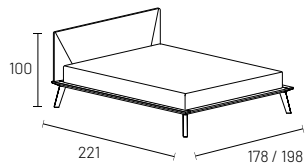

**HEADBOARD:** structure made of veneered CARB-2 medium-density wood varnished in all the wooden finishes. Multifaceted front with continuous wood grain direction.  
**BED FRAME:** internal structure made of veneered solid ash wood varnished in all the wooden finishes. The storage version is fitted with a structure made of 30 mm black matt lacquered panels and a bottom made of CARB-2 certified wood particle-board panels, 14 mm thick, in zenzero leather-effect melamine finish with black hard leather handle. The bed frame is not suitable for supporting bed slats over 40 mm high or single slats. Bed frame supplied with central crosspiece and support foot.  
**FEET:** foot made of solid ash wood varnished in all the wooden finishes with metal internal structure.

## giroletto H 10 bed frame H 10

contenitore  
storage box

\*altezza vano contenitore  
\*storage box height

## giroletto H 5 bed frame H 5

rete non inclusa  
slat frame not included

RETE  
SLAT

160x200

180x200

## giroletto H 10 con contenitore bed frame H 10 with storage box

rete inclusa  
slat frame included

160x200

180x200