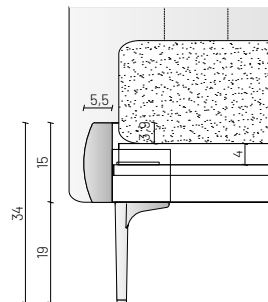

BED FRAME: internal structure made of CARB-2 certified wood particle-board panels, padded with polyurethane foam and upholstered with bonded fabric. The model with a H 30 cm bed frame is fitted with concealed cylindrical feet, dia. 70 mm, made of anthracite-coloured plastic. The storage model is equipped with a bottom made of CARB-2 certified wood particle-board panels, 14 mm thick, in zenzero leather-effect melamine finish with black hard leather handle. Bed frame supplied with central crosspiece and support foot and is also fitted to accommodate two separate bed slats.

FEET: P2 clear Plexiglass foot assembled at 45° or conical black metal M2 foot.

UPHOLSTERY: removable in fabric or similar leather with vertical quilting. The side details can be matching or required in a contrasting finish.

giroletto H 15
bed frame H 15

piede P2
foot P2

piede M2
foot M2

giroletto H 30
bed frame H 30

rete regolabile su tre altezze
adjustable slats on three heights

*posizione rete
*position of slat frame

contenitore
storage box

*altezza vano contenitore
*storage box height

Box Spring
Box Spring

*altezza box spring
*box spring height

GOOSE

giroletto H 15 bed frame H 15

rete non inclusa - piede P2 o M2
slat frame not included - foot P2 or M2