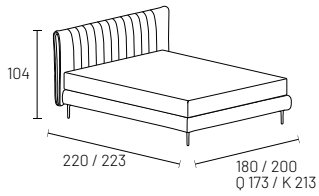

BED FRAME: internal structure made of CARB-2 certified wood particle-board panels, padded with polyurethane foam and upholstered with bonded fabric. The model with a H 30 cm bed frame is fitted with concealed cylindrical feet, dia. 70 mm, made of anthracite-coloured plastic. The storage model is equipped with a bottom made of CARB-2 certified wood particle-board panels, 14 mm thick, in zenzero leather-effect melamine finish with black hard leather handle. Bed frame supplied with central crosspiece and support foot and is also fitted to accommodate two separate bed slats.

giroletto H 15
bed frame H 15

piede P2
foot P2

piede M2
foot M2

giroletto H 30
bed frame H 30

rete regolabile su tre altezze
adjustable slats on three heights

*posizione rete
*position of slat frame

contenitore
storage box

*altezza vano contenitore
*storage box height

Box Spring
Box Spring

*altezza box spring
*box spring height

GOOSE

giroletto H 15 bed frame H 15

rete non inclusa - piede P2 o M2
slat frame not included - foot P2 or M2

RETE
SLAT

160x200
180x200
Q 153x203
K 193x203

giroletto H 30 bed frame H 30

rete non inclusa
slat frame not included

160x200
180x200
Q 153x203
K 193x203

contenitore H 30 storage box H 30

rete inclusa
slat frame included