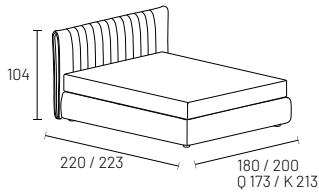

BED FRAME: internal structure made of CARB-2 certified wood particle-board panels, padded with polyurethane foam and upholstered with bonded fabric. The model with a H 30 cm bed frame is fitted with concealed cylindrical feet, dia. 70 mm, made of anthracite-coloured plastic. The storage model is equipped with a bottom made of CARB-2 certified wood particle-board panels, 14 mm thick, in zenzero leather-effect melamine finish with black hard leather handle. Bed frame supplied with central crosspiece and support foot and is also fitted to accommodate two separate bed slats.

giroletto H 15
bed frame H 15

piede P2
foot P2

piede M2
foot M2

giroletto H 30
bed frame H 30

rete regolabile su tre altezze
adjustable slats on three heights

*posizione rete
*position of slat frame

contenitore
storage box

*altezza vano contenitore
*storage box height

Box Spring
Box Spring

*altezza box spring
*box spring height

GOOSE

giroletto H 15 bed frame H 15

rete non inclusa - piede P2 o M2
slat frame not included - foot P2 or M2

RETE
SLAT

160x200
180x200
Q 153x203
K 193x203

giroletto H 30 bed frame H 30

rete non inclusa
slat frame not included

160x200
180x200
Q 153x203
K 193x203

contenitore H 30 storage box H 30

rete inclusa
slat frame included