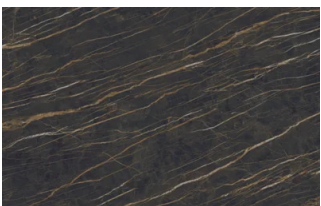

Woods 2

Canaletto walnut

Heat-treated oak

Stoneware

STONEWARE

Matt stoneware

Azalai nero

Jasper moka

Storm grigio

Storm nero

Senda grigio

Pacific bianco

Glossy stoneware

Noir desir

Calacatta oro

Breche capraia

Metals

METALS 1

Metals 1

Black

Titanium

Brown

METALS 2

Metals 2