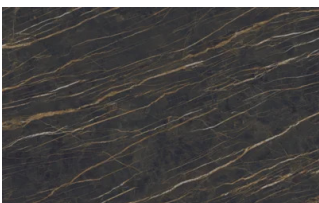

Oak carbone

WOODS 2

Woods 2

Canaletto walnut

Heat-treated oak

Stoneware

STONEWARE

Matt stoneware

Azalai nero

Jasper moka

Storm grigio

Storm nero

Senda grigio

Pacific bianco

Glossy stoneware

Noir desir

Calacatta oro

Breche capraia

Metals

METALS 1

Metals 1

Black

Titanium

Brown