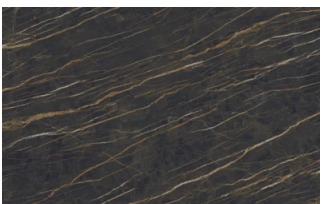

Nichel

Piombo

Titanio

Ossido ottone

Ossido bronzo

Wood

WOODS 1

Woods 1

Natural oak

Visone oak

Cenere oak

Castoro oak

Carbone oak

WOODS 2

Woods 2

Canaletto walnut

Heat-treated oak

Stoneware

STONEWARE

Matt stoneware

Azalai nero

Jasper moka

Storm grigio

Storm nero

Senda grigio

Pacific bianco

Glossy stoneware

Noir desir

Calacatta oro

Breche capraia

Textured finishes

TEXTURED FINISHES