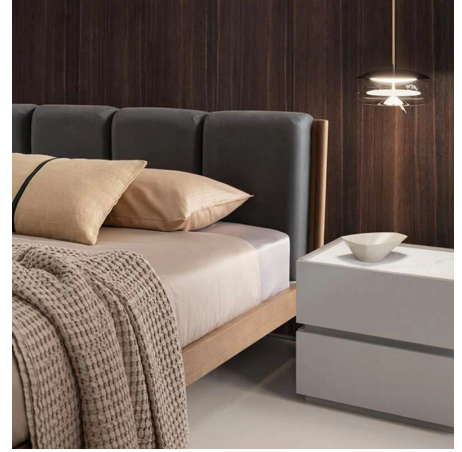

Bedroom sets

Super

Super night storage units are composed of modules of different sizes, with closed or open compartments, which can be stacked in different compositions to meet every need. Characterised by a low, wide plinth, they acquire a particular lightness with glass inserts.

SUPER NIGHT STANDS, CHESTS OF DRAWERS AND TALL UNITS

Whether a simple or original bedroom set with staggered tops, or capacious with several stacked modules, or a low or high night stand, or any other composition, Super has the solution you need. To make it unique, glass open compartments and tops made of wood, plain or special lacquers, stoneware and mirrors in standard, smoke or bronze colours.