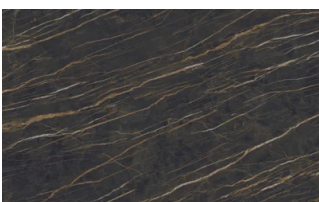

Carbone oak

WOODS 2

Woods 2

Canaletto walnut

Heat-treated oak

Stoneware

STONEWARE

Matt stoneware

Azalai nero

Jasper moka

Storm grigio

Storm nero

Senda grigio

Pacific bianco

Glossy stoneware

Noir desir

Calacatta oro

Breche capraia

Metals

METALS 1

Metals 1

Black

Titanium

Brown