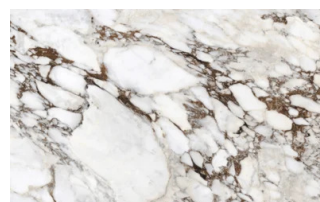

Carbone oak

WOODS 2

Woods 2

Canaletto walnut

Heat-treated oak

Stoneware

STONEWARE

Matt stoneware

Azalai nero

Jasper moka

Storm grigio

Storm nero

Senda grigio

Pacific bianco

Glossy stoneware

Noir desir

Calacatta oro

Breche capraia

Metals

METALS 1

Metals 1

Black

Titanium

Brown