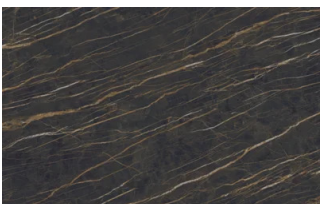

Woods 2

Canaletto walnut

Heat-treated oak

Stoneware

STONEWARE

Matt stoneware

Azalai nero

Jasper moka

Storm grigio

Storm nero

Senda grigio

Pacific bianco

Glossy stoneware

Noir desir

Calacatta oro

Breche capraia