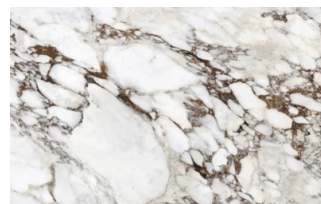

Woods 2

Canaletto walnut

Heat-treated oak

Stoneware

STONEWARE

Matt stoneware

Azalai nero

Jasper moka

Storm grigio

Storm nero

Senda grigio

Pacific bianco

Glossy stoneware

Noir desir

Calacatta oro

Breche capraia